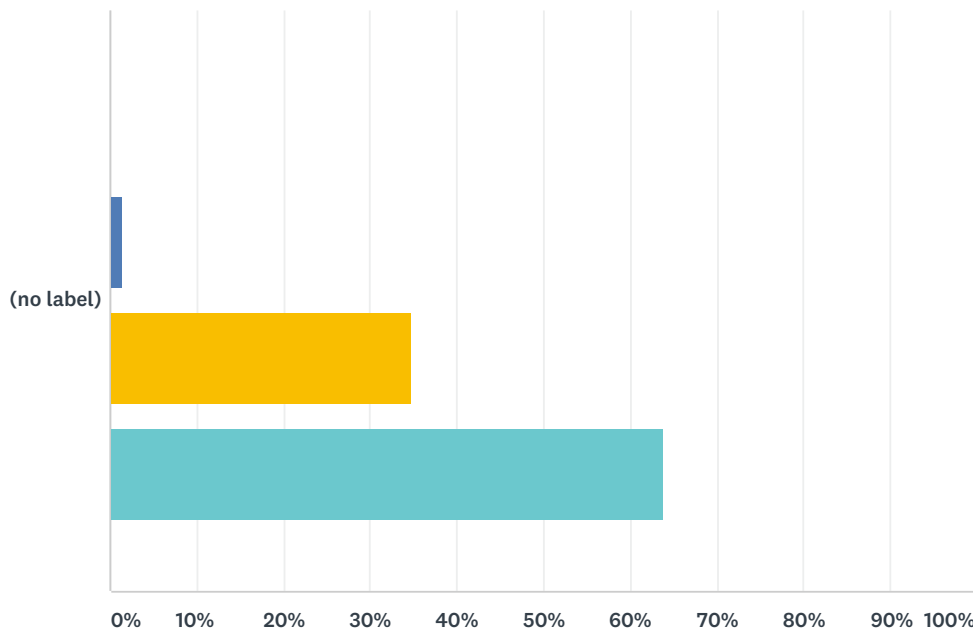

Q24 Jeg vil hellere gå på en anden skole

Answered: 69 Skipped: 2

■ Helt enig
■ Enig
■ Uenig
■ Helt uenig

	HELT ENIG	ENIG	UENIG	HELT UENIG	TOTAL	WEIGHTED AVERAGE
(no label)	0.00%	1.45%	34.78%	63.77%	69	3.62
	0	1	24	44