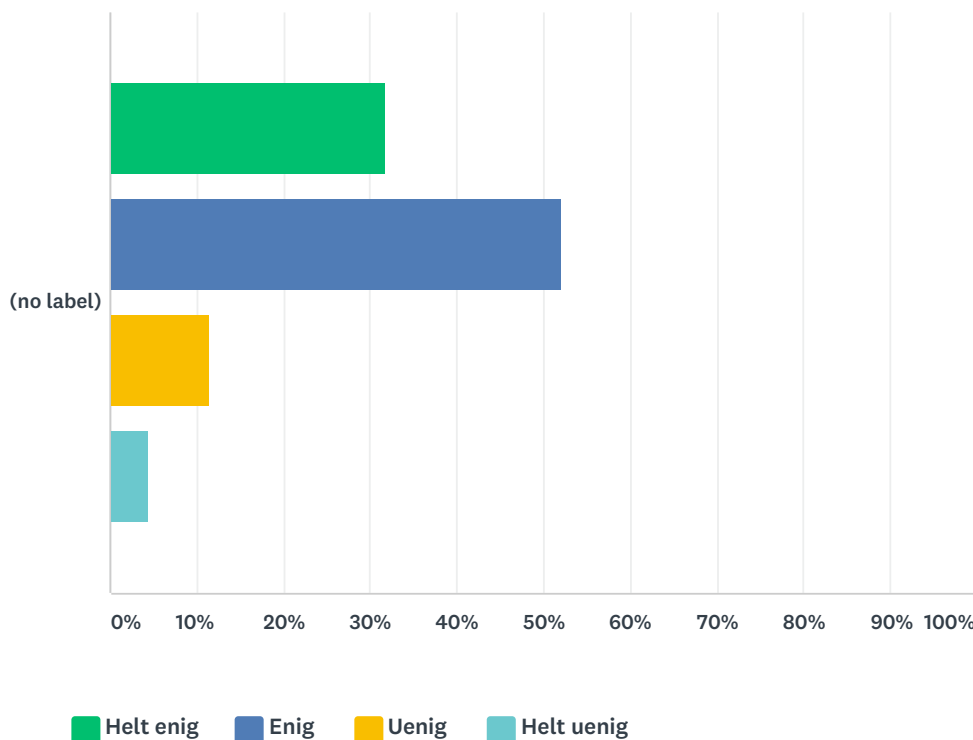

	HELT ENIG	ENIG	UENIG	HELT UENIG	TOTAL	WEIGHTED AVERAGE
(no label)	10.14%	24.64%	42.03%	23.19%	69	2.78
	7	17	29	16		

Q24 Jeg vil hellere gå på en anden skole

Answered: 69 Skipped: 2

■ Helt enig
 ■ Enig
 ■ Uenig
 ■ Helt uenig

	HELT ENIG	ENIG	UENIG	HELT UENIG	TOTAL	WEIGHTED AVERAGE
(no label)	0.00%	1.45%	34.78%	63.77%	69	3.62
	0	1	24	44		

Q25 Lærerne griber ind, hvis der er mobning

Answered: 69 Skipped: 2

	HELT ENIG	ENIG	UENIG	HELT UENIG	TOTAL	WEIGHTED AVERAGE
(no label)	31.88%	52.17%	11.59%	4.35%	69	3.12
	22	36	8	3		