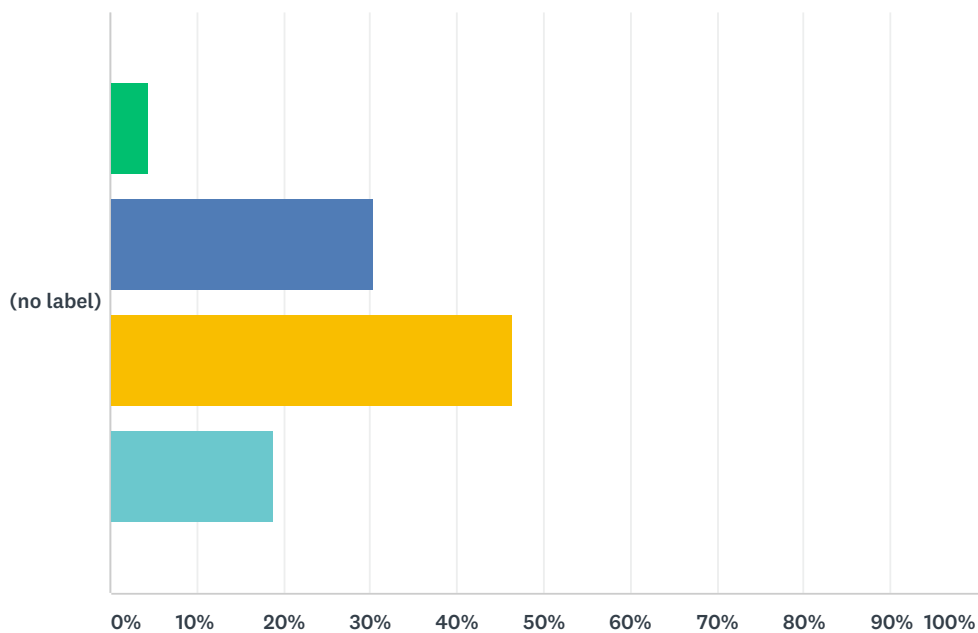

Q26 Jeg kan føle mig alene på Rudehøj

Answered: 69 Skipped: 2

■ Helt enig
■ Enig
■ Uenig
■ Helt uenig

	HELT ENIG	ENIG	UENIG	HELT UENIG	TOTAL	WEIGHTED AVERAGE
(no label)	4.35%	30.43%	46.38%	18.84%	69	2.80
	3	21	32	13